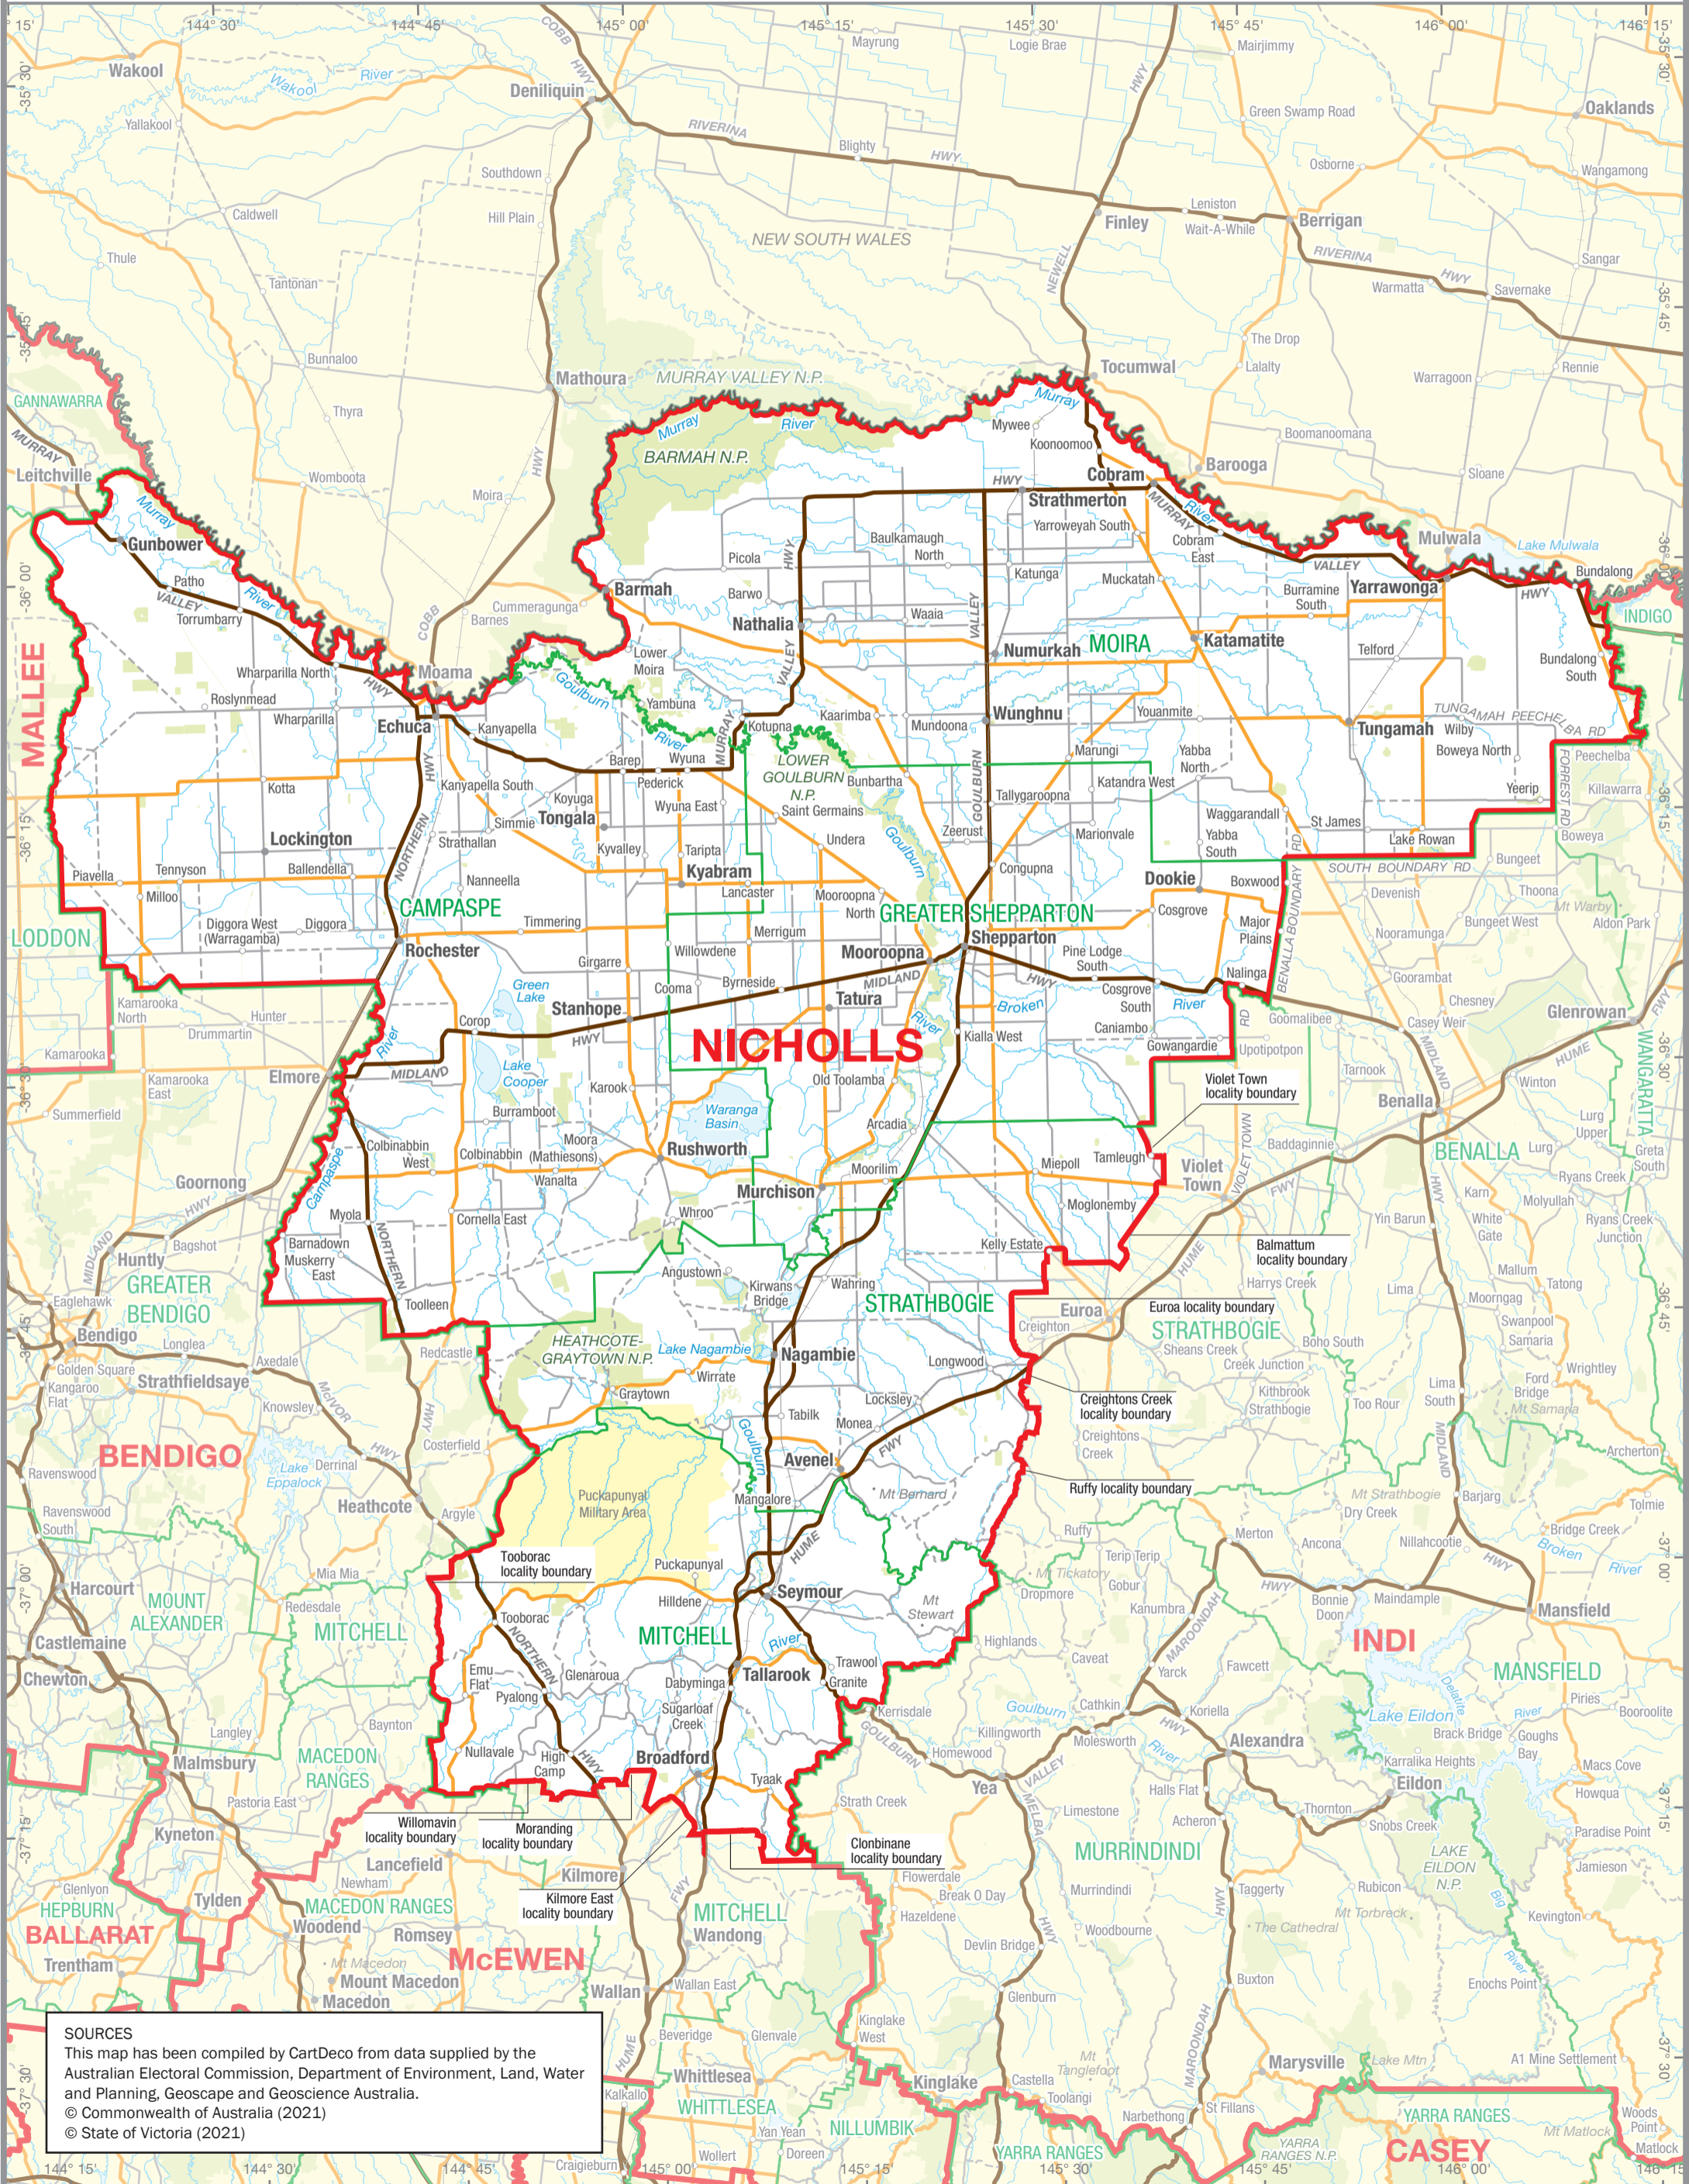

July 2021  
**MAP OF THE COMMONWEALTH  
 ELECTORAL DIVISION OF  
 NICHOLLS**

Name and Boundary of  
 Electoral Division  
 Names and Boundaries of  
 adjoining Electoral Divisions  
 Names and Boundaries of  
 Local Government Areas (2021)

**NICHOLLS**  
 INDI  
 CAMPASPE

**SOURCES**  
 This map has been compiled by CartDeco from data supplied by the Australian Electoral Commission, Department of Environment, Land, Water and Planning, Geoscape and Geoscience Australia.  
 © Commonwealth of Australia (2021)  
 © State of Victoria (2021)