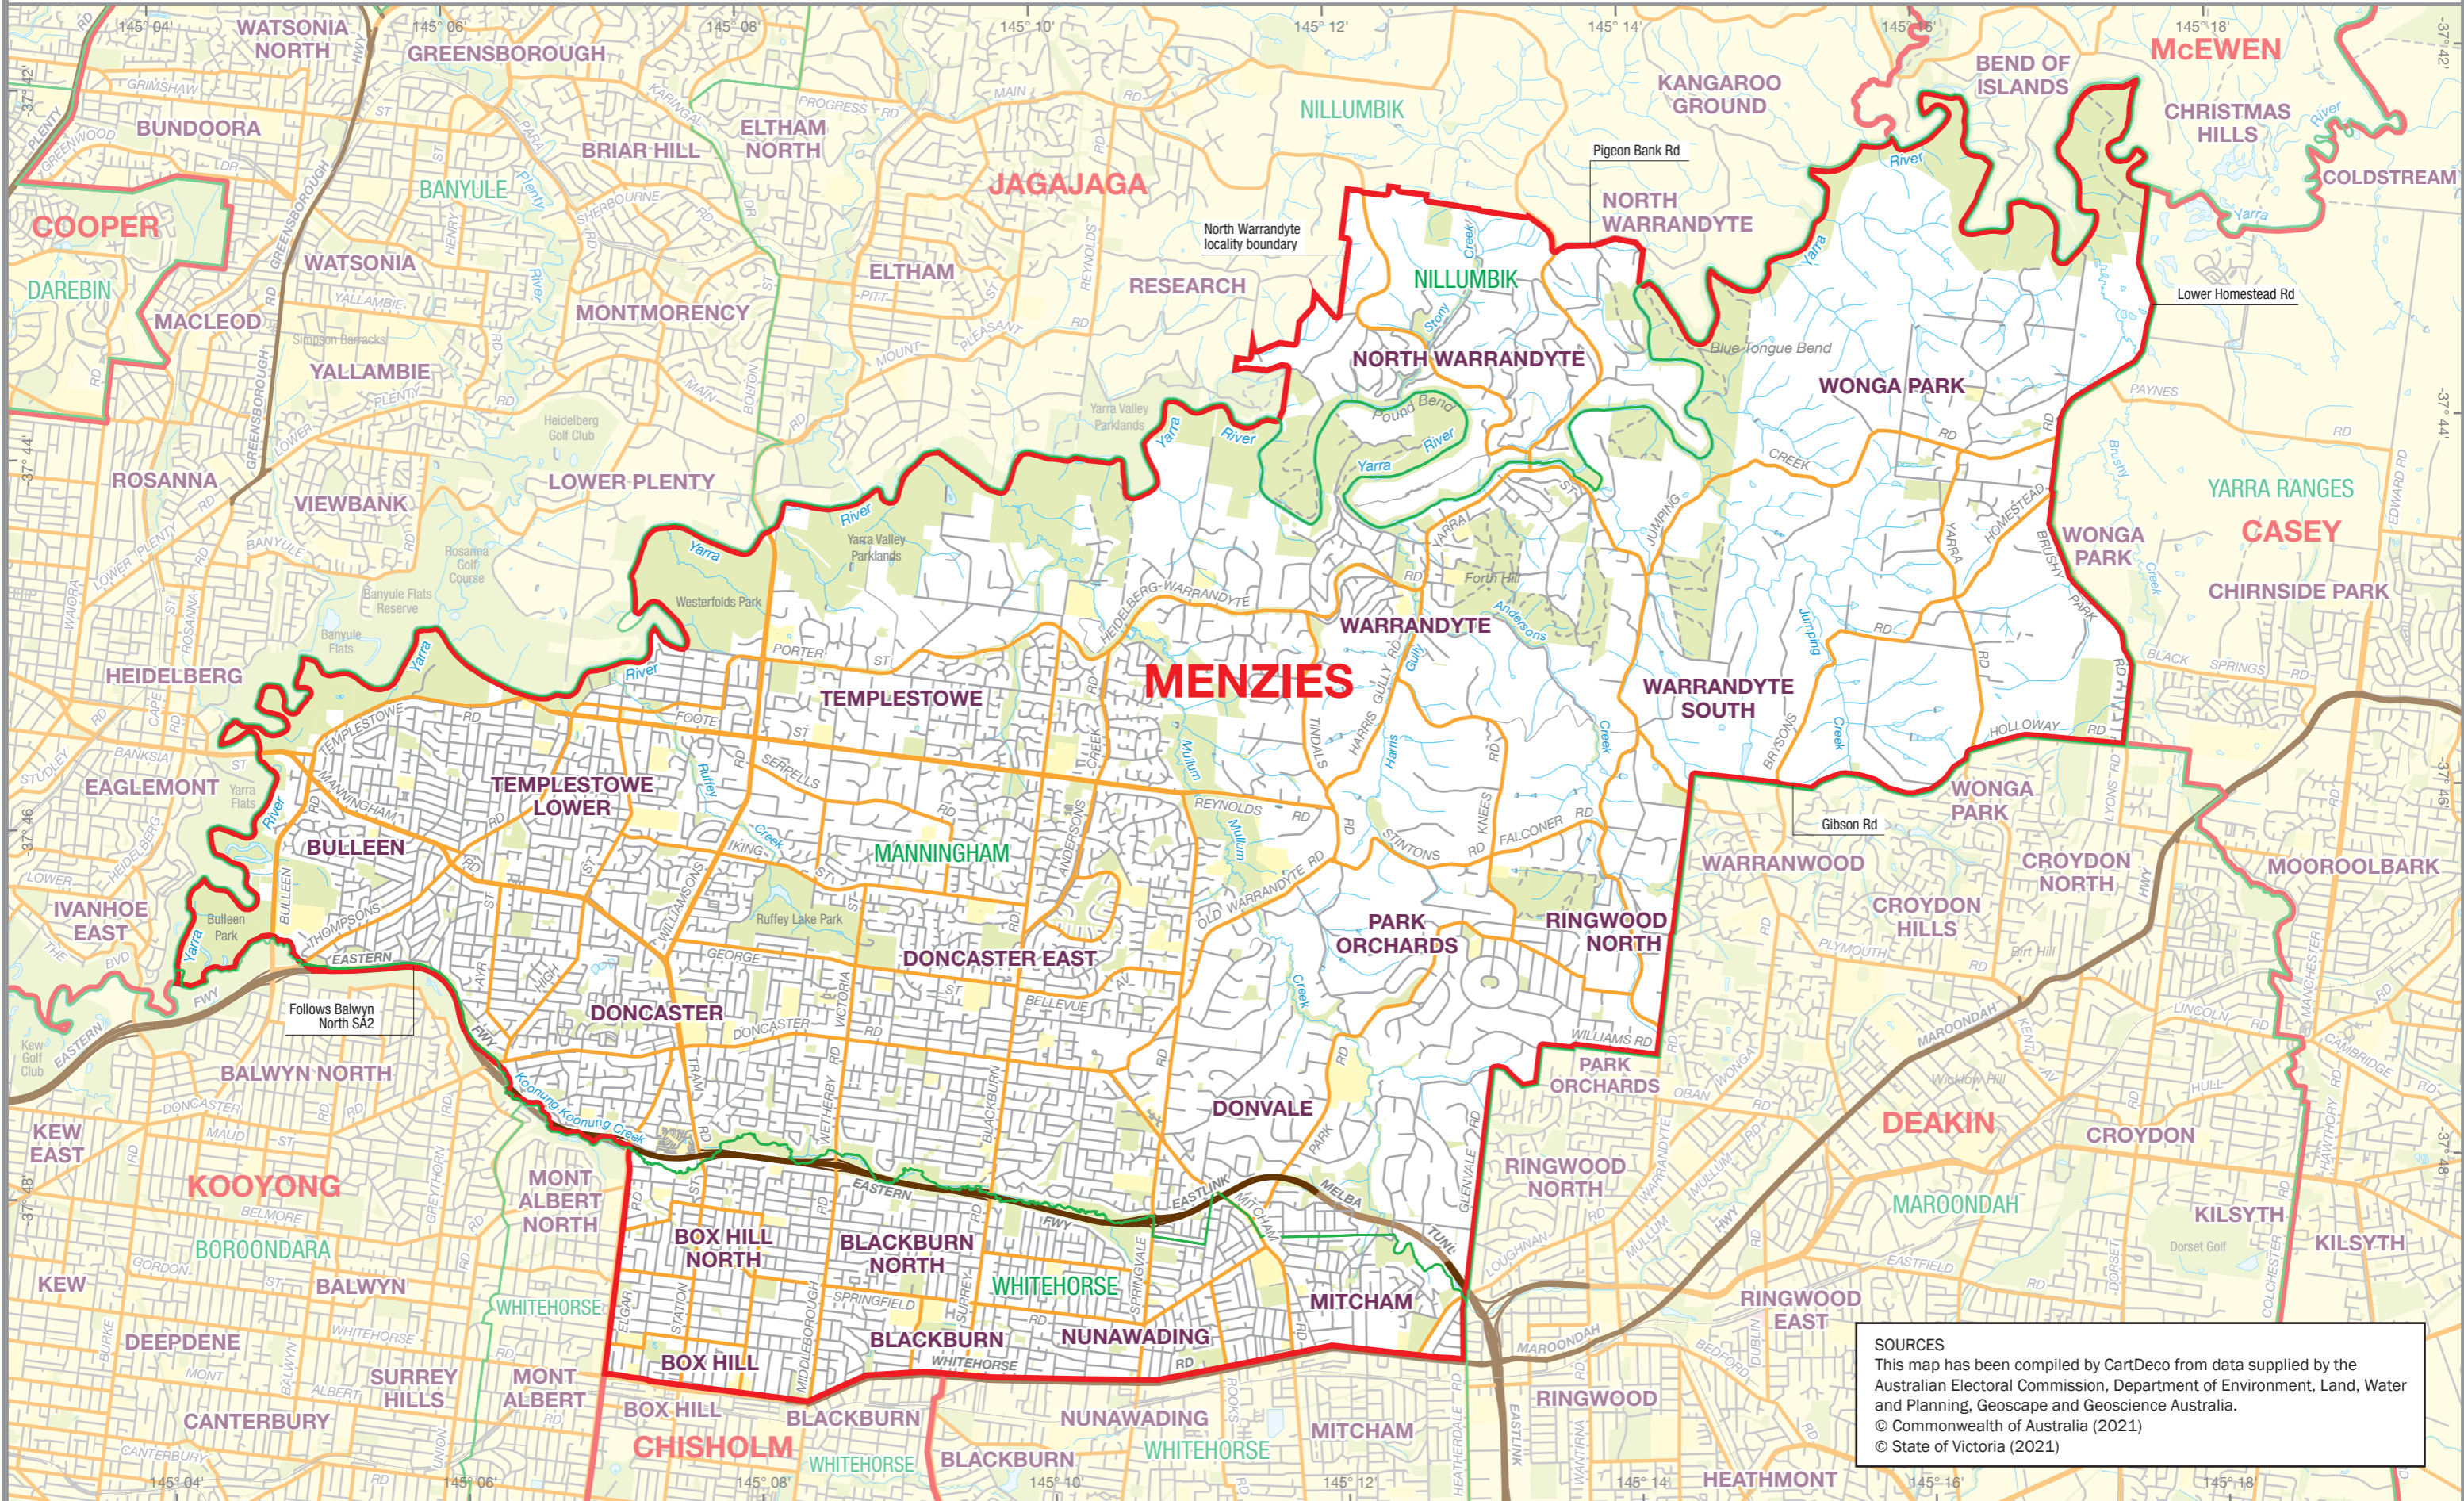

July 2021
**MAP OF THE COMMONWEALTH
 ELECTORAL DIVISION OF
 MENZIES**

Name and Boundary of
 Electoral Division
 Names and Boundaries of
 adjoining Electoral Divisions
 Names and Boundaries of
 Local Government Areas (2021)

MENZIES
JAGAJAGA
MANNINGHAM

SOURCES
 This map has been compiled by CartDeco from data supplied by the Australian Electoral Commission, Department of Environment, Land, Water and Planning, Geoscape and Geoscience Australia.
 © Commonwealth of Australia (2021)
 © State of Victoria (2021)