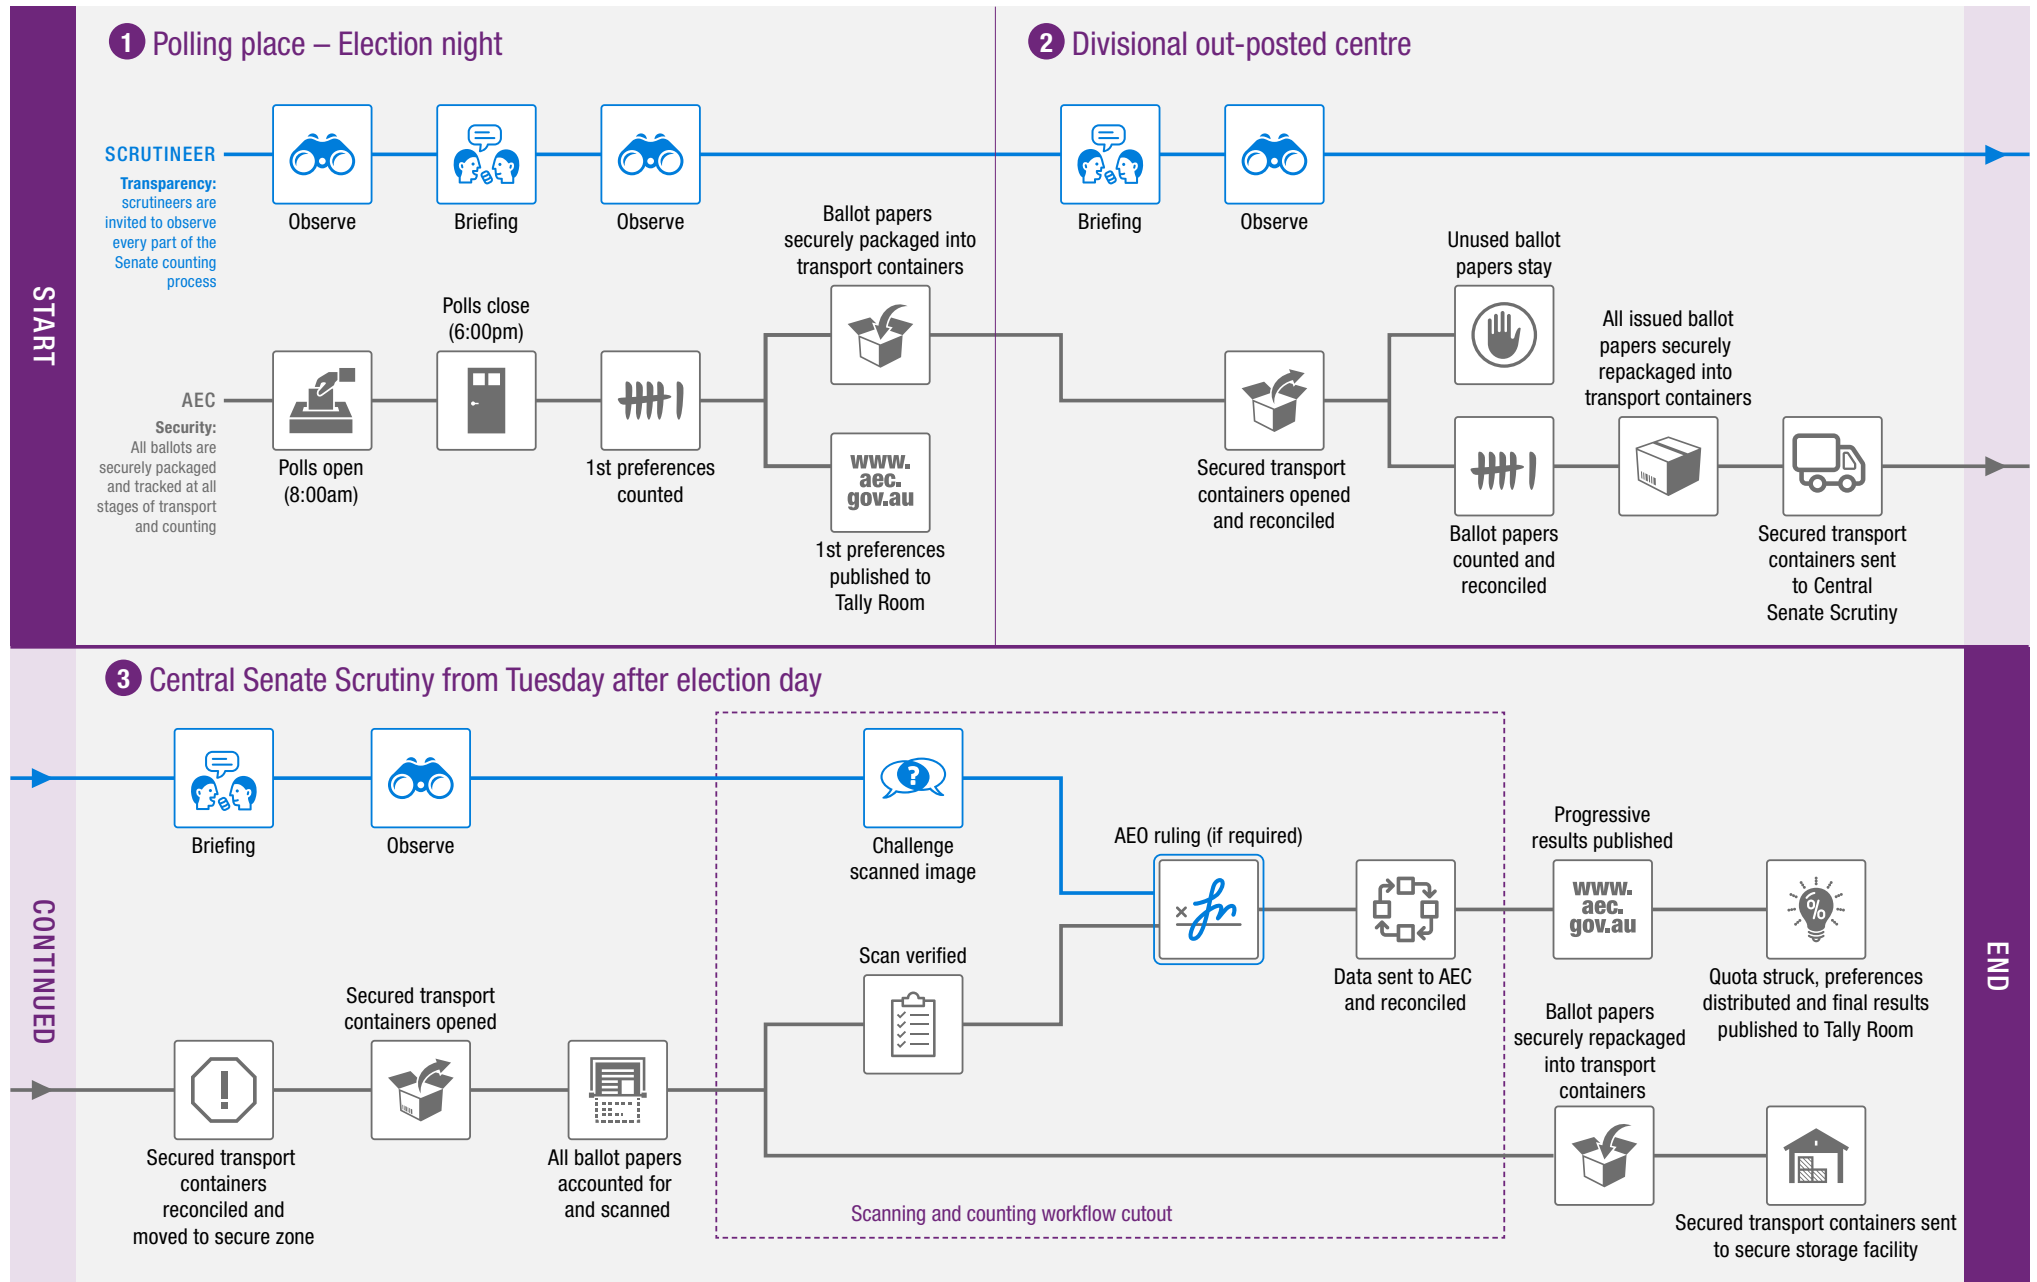

# Federal Election Senate count

# Federal Election Senate digital ballot paper workflow

# Federal Election Indicative timeline for Senate counting process

**Note:** these timeframes are indicative and may change due to operational requirements