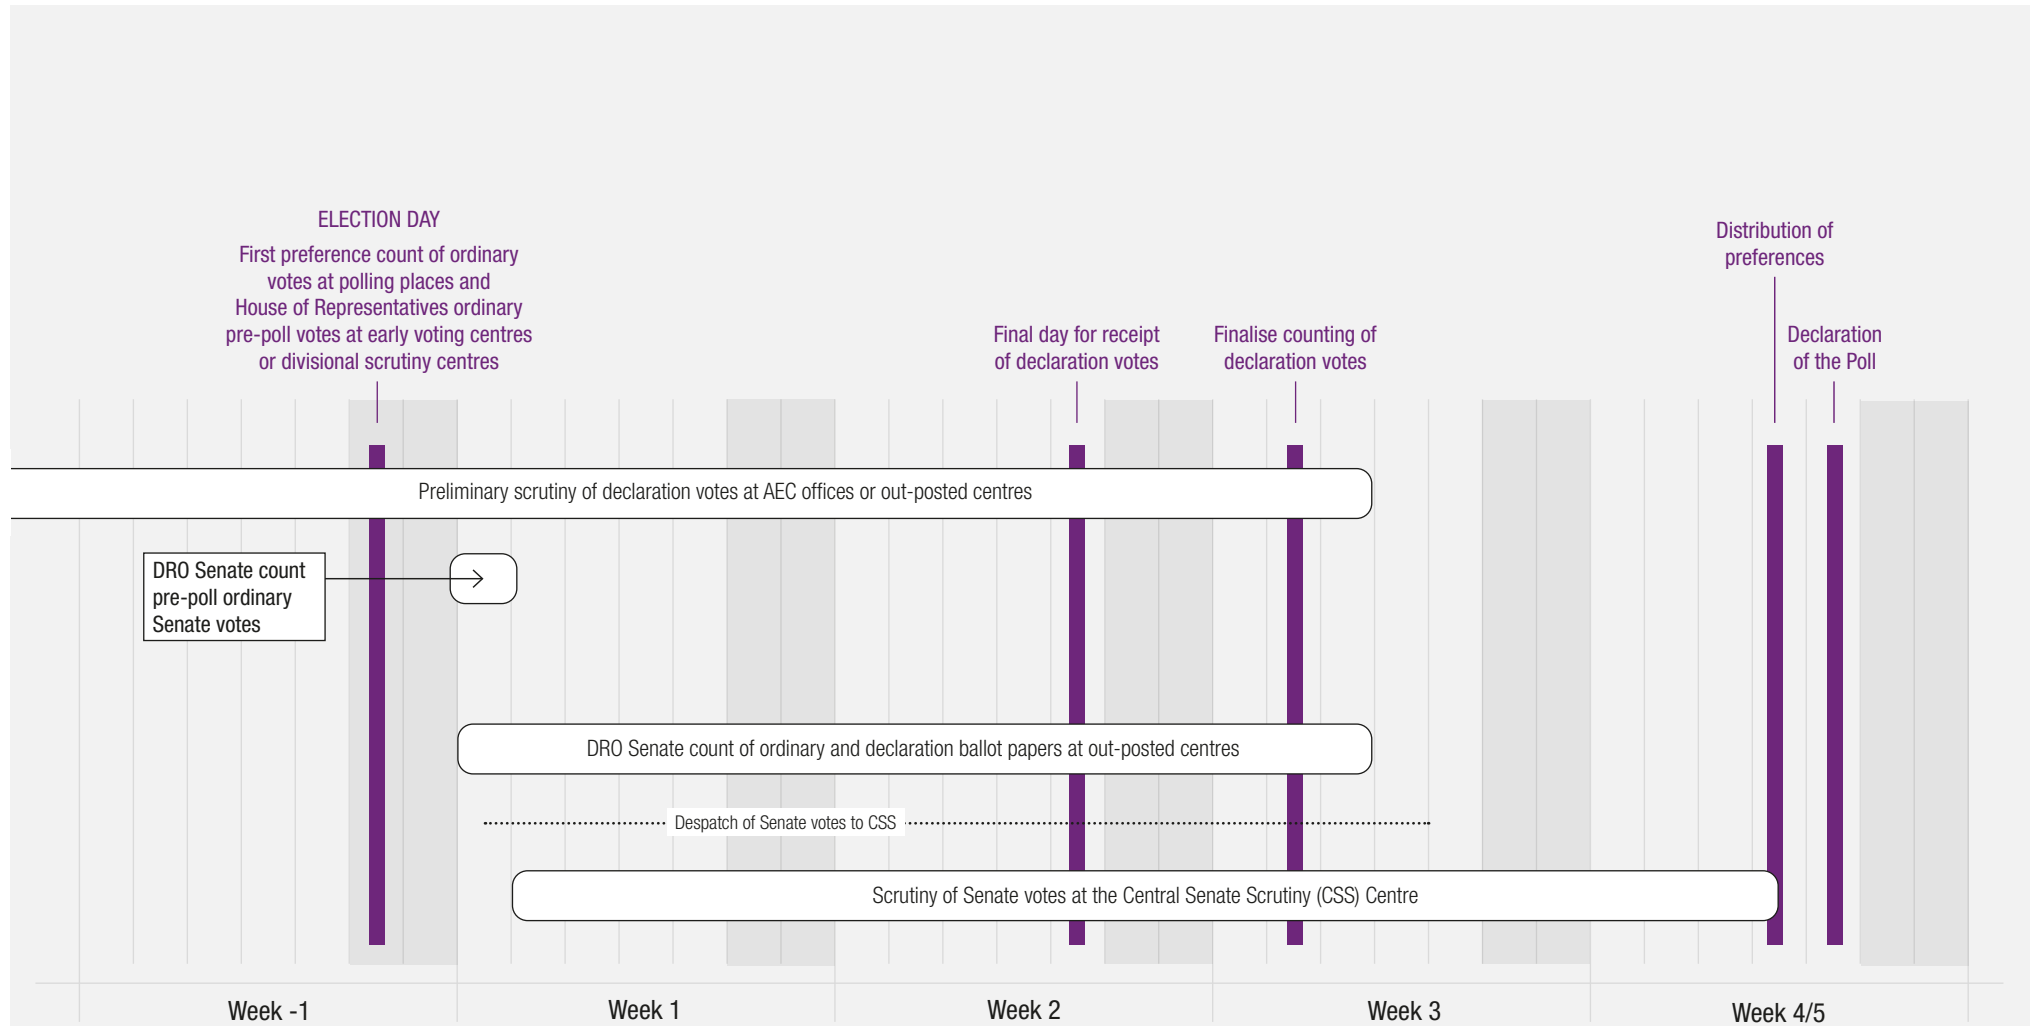

# Federal Election Senate count

# Federal Election Senate digital ballot paper workflow

# Federal Election Indicative timeline for Senate counting process

**Note:** these timeframes are indicative and may change due to operational requirements