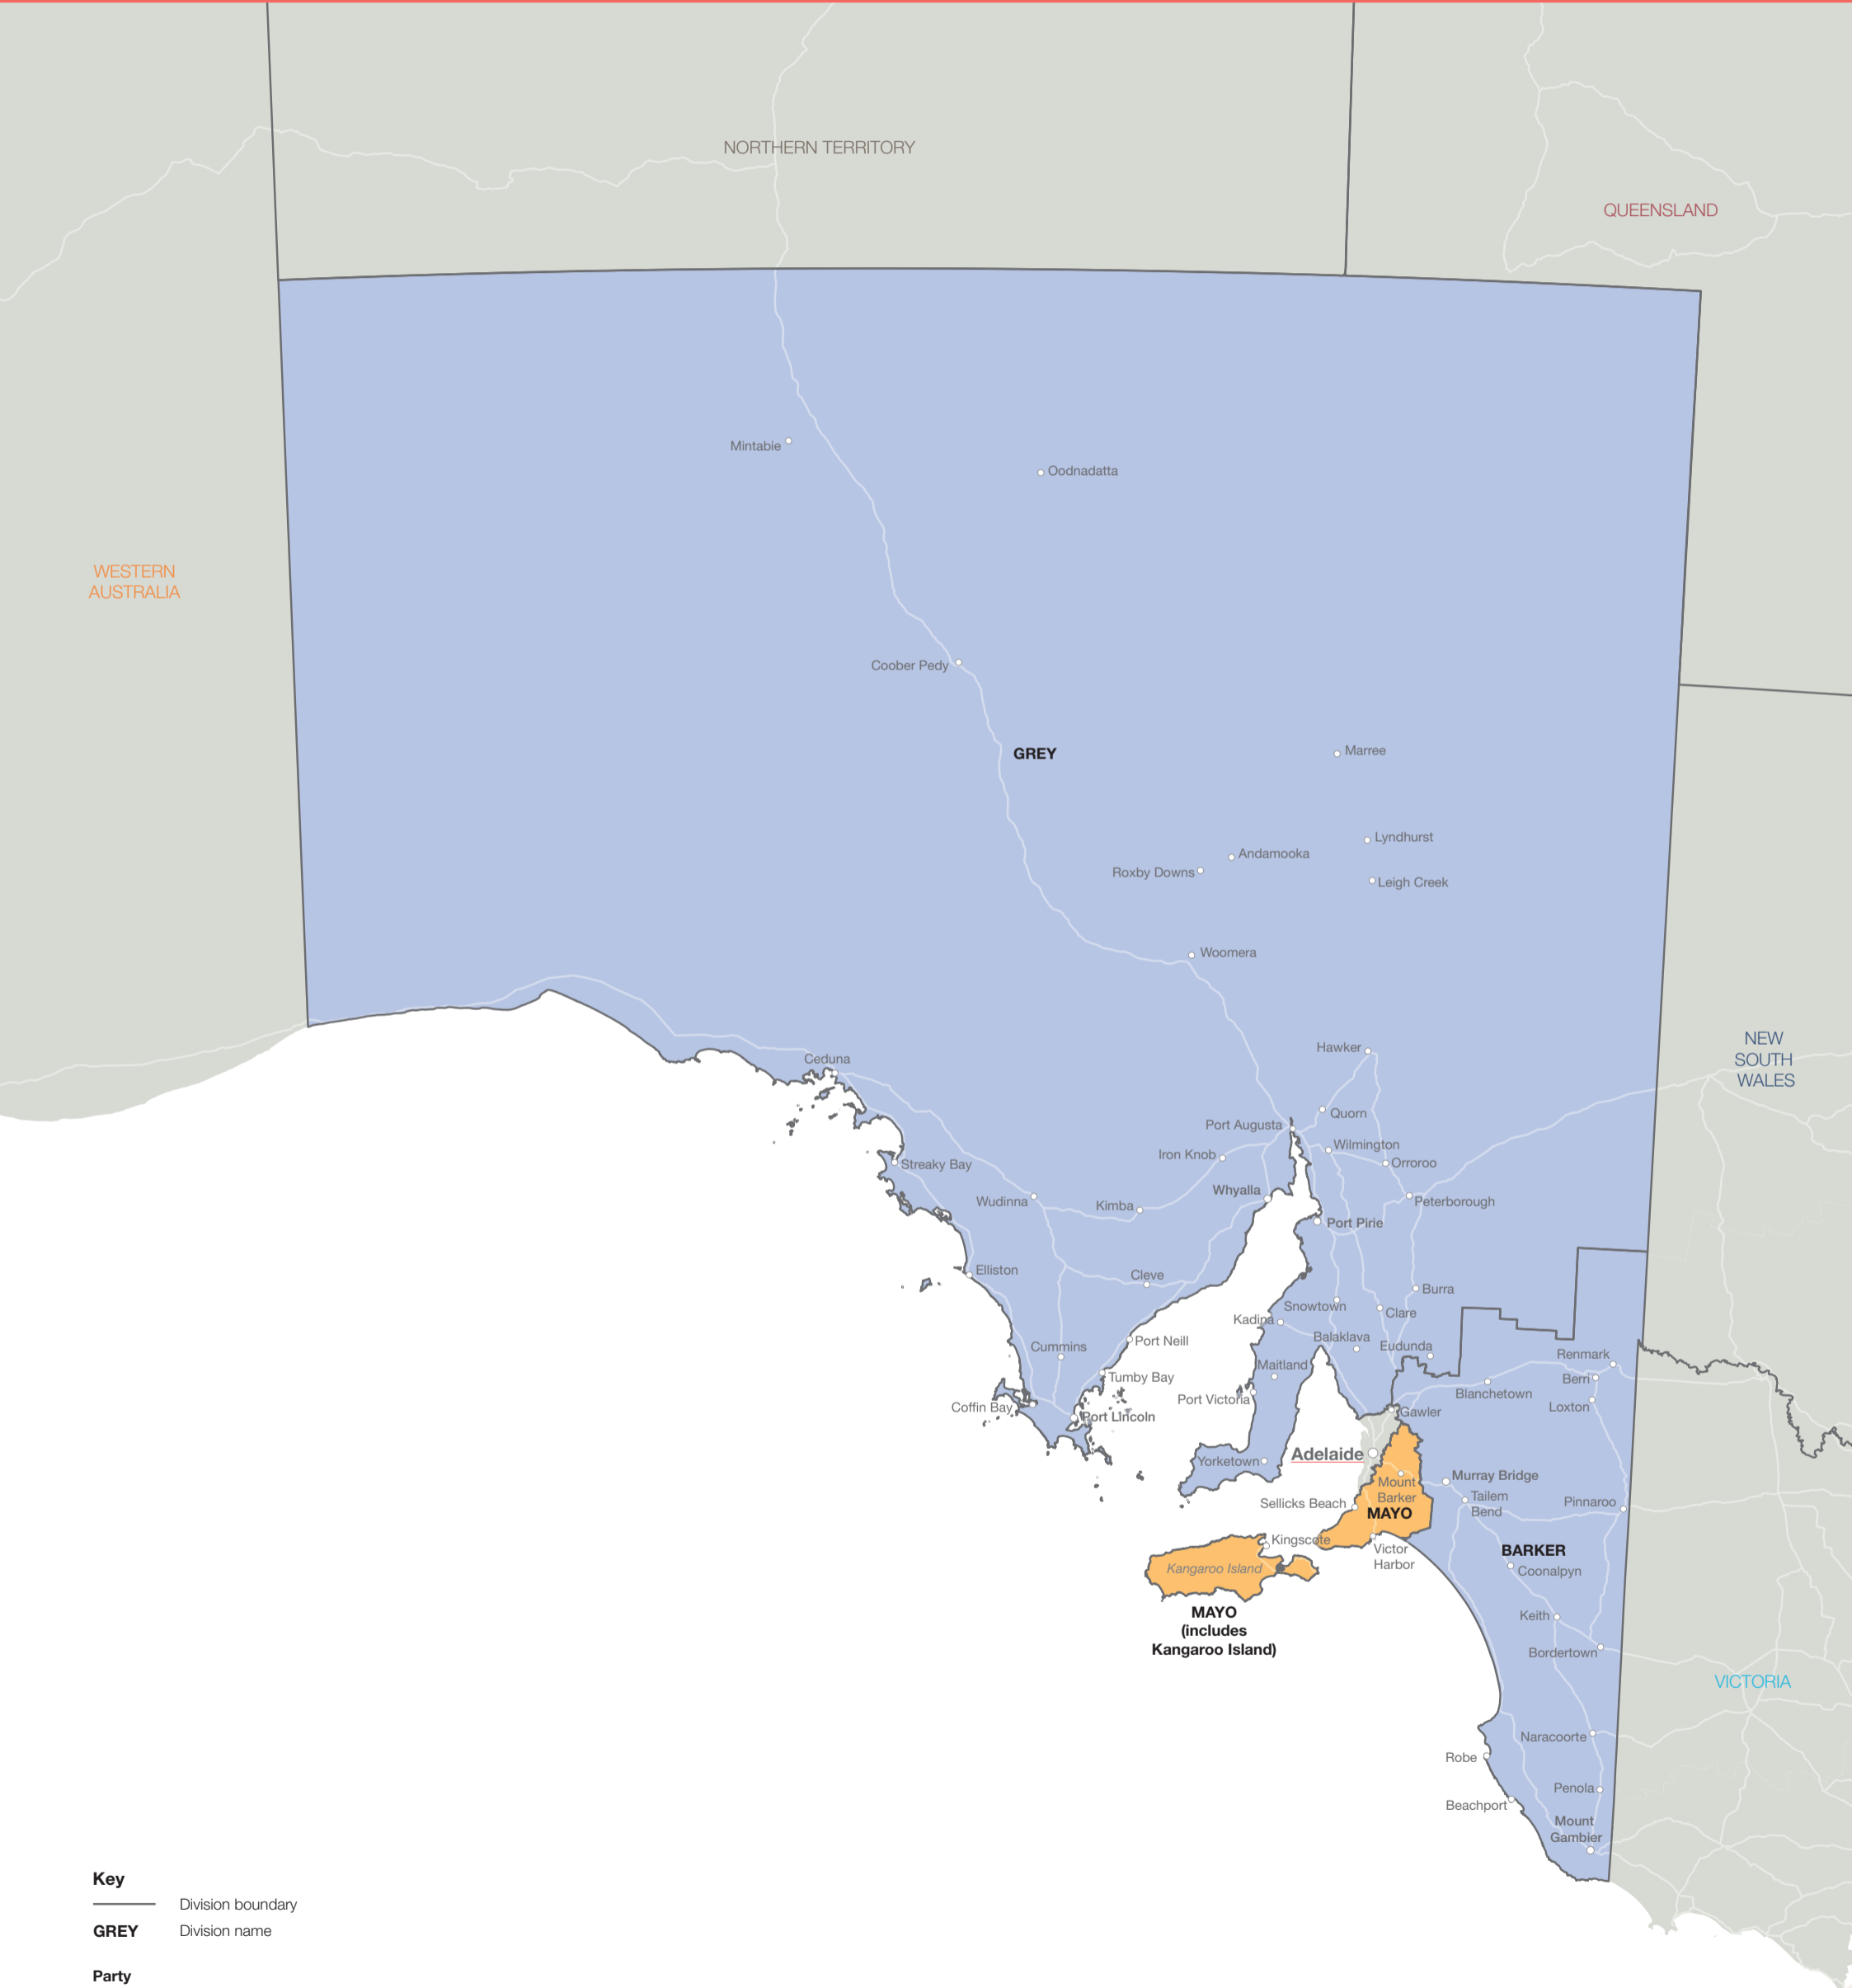

2022 federal election Results Map

SOUTH AUSTRALIA

Key
— Division boundary
GREY Division name

Party
Centre Alliance
Liberal Party*

* Liberal/National Coalition

The electoral divisions represented on this map are those in place at the 2022 election.

0 100 km

2022 federal election Results Map

SOUTH AUSTRALIA

Adelaide Urban

Key

- Division boundary
- STURT** Division name

Party

- Australian Labor Party
- Liberal Party*

* Liberal/National Coalition

The electoral divisions represented on this map are those in place at the 2022 election.