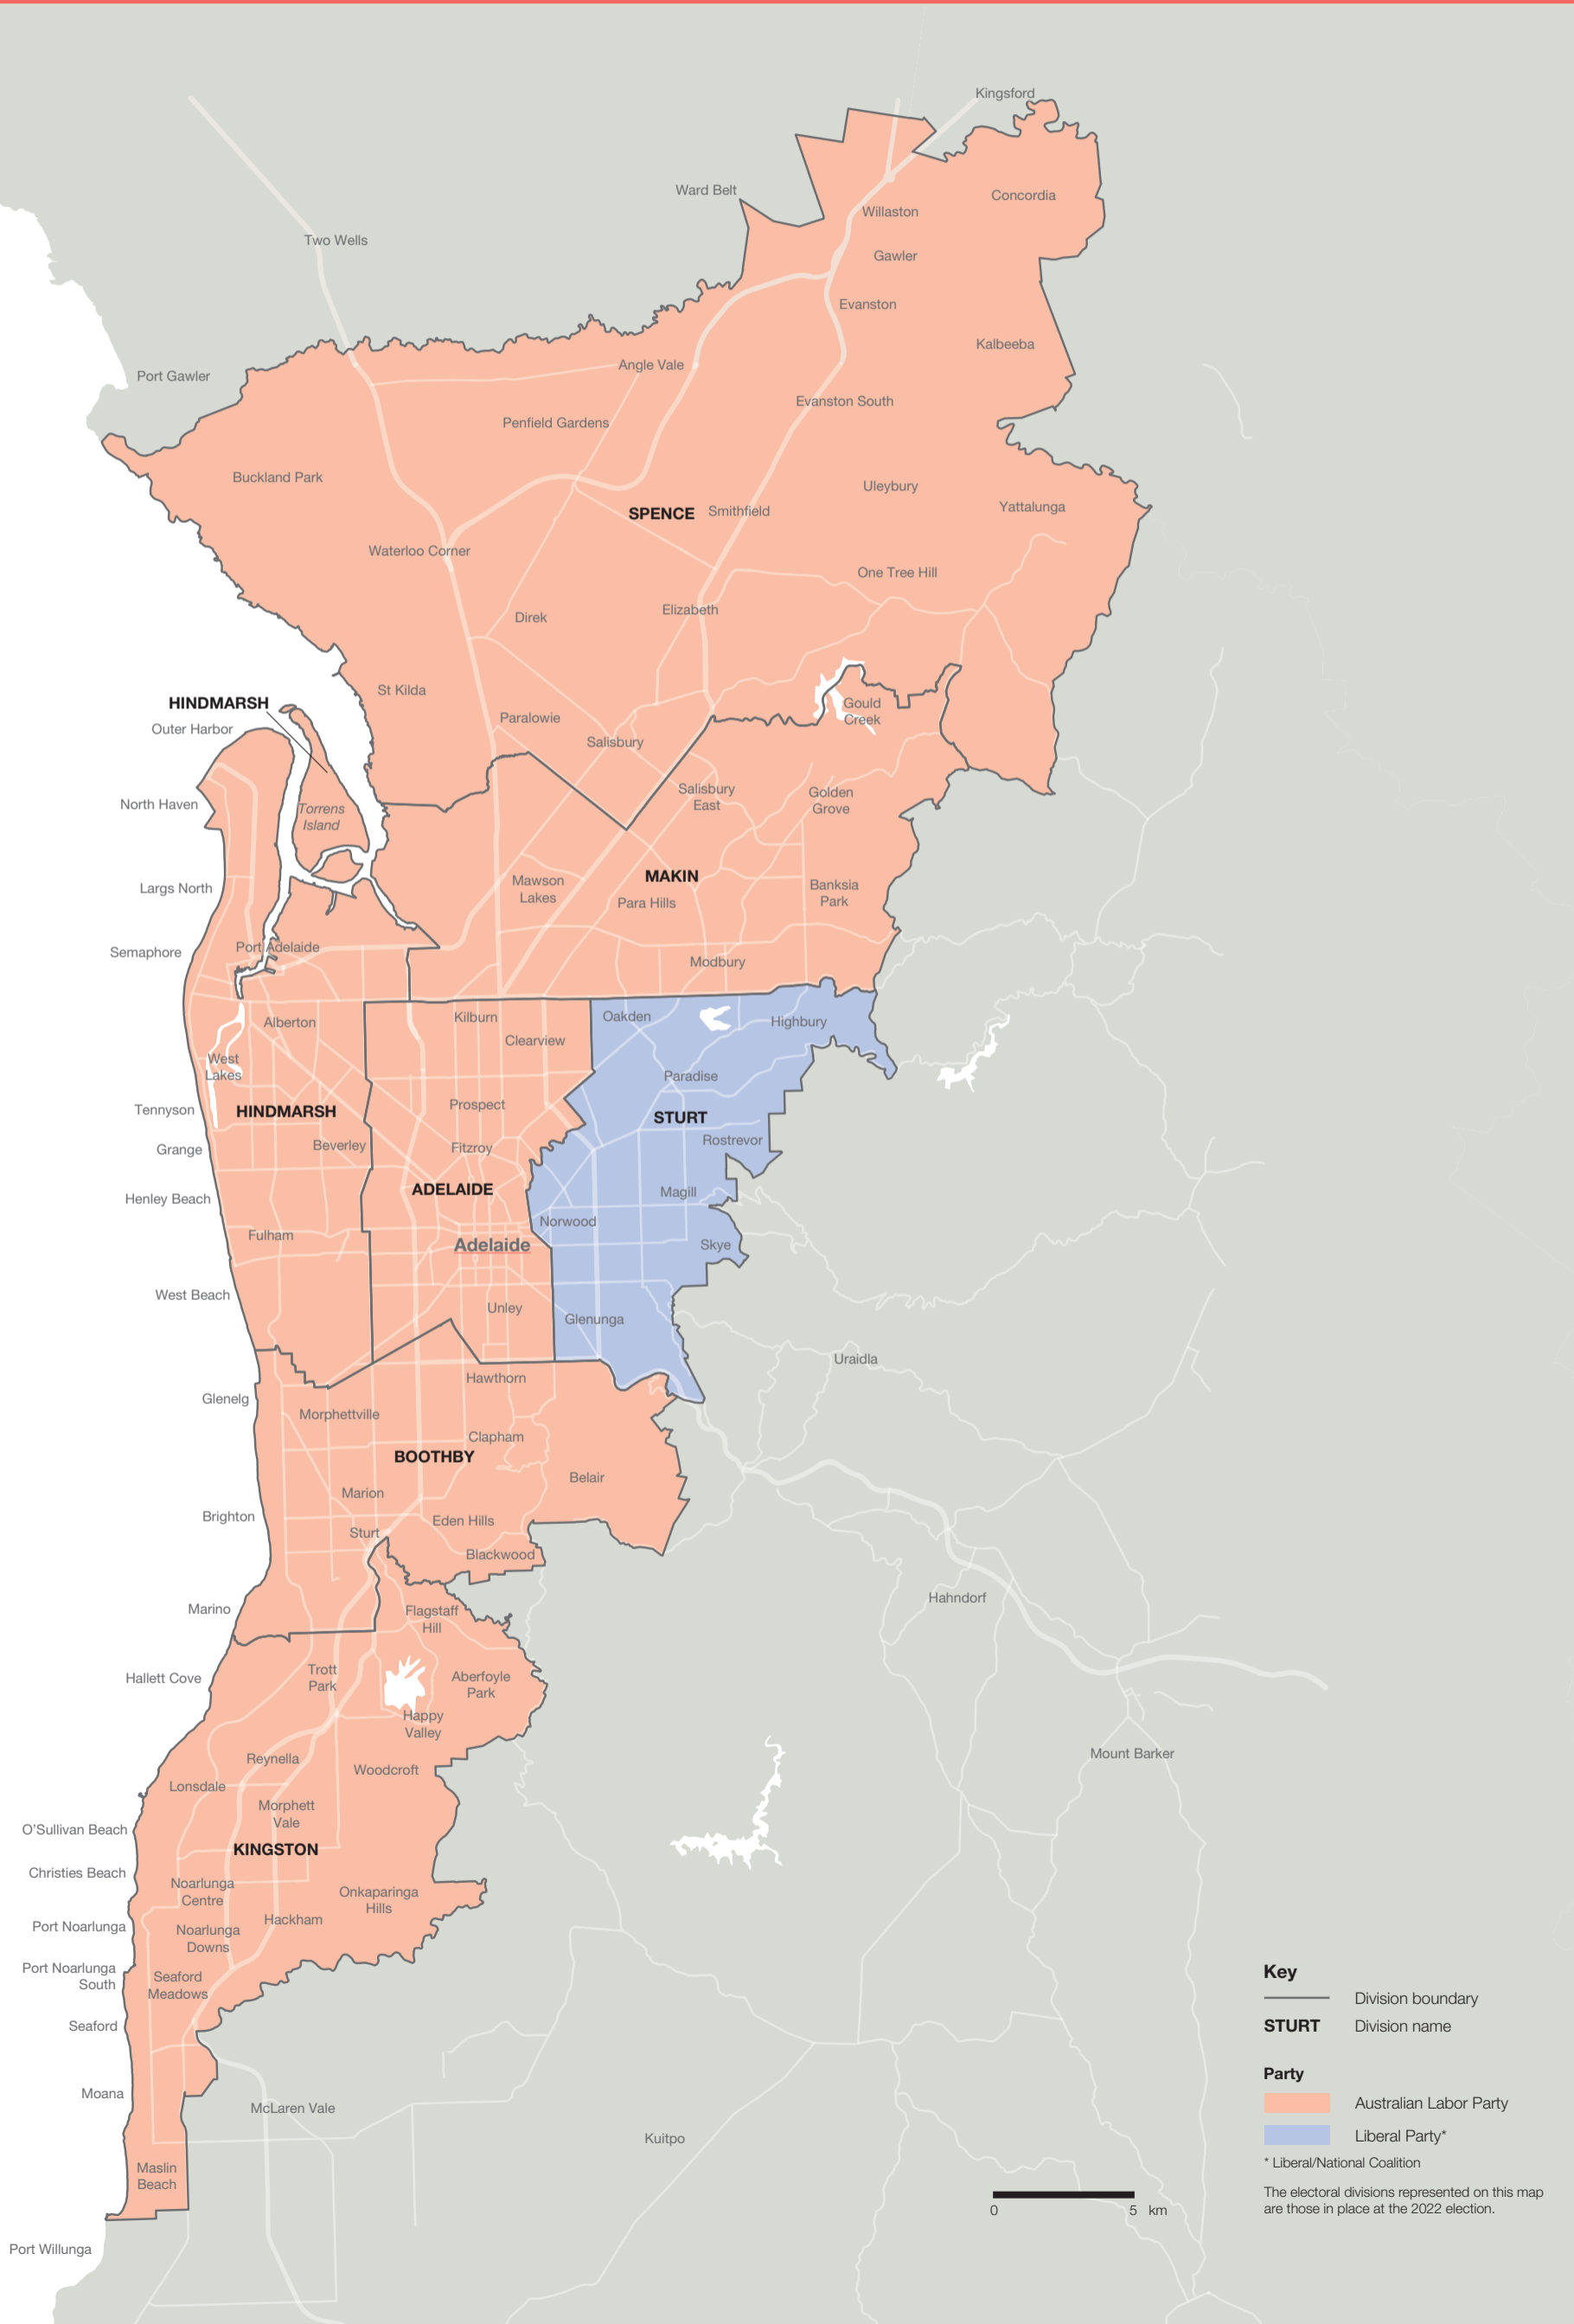

2022 federal election Results Map

SOUTH AUSTRALIA

Key
— Division boundary
GREY Division name

Party
Centre Alliance
Liberal Party*

* Liberal/National Coalition

The electoral divisions represented on this map are those in place at the 2022 election.

0 100 km

2022 federal election Results Map

SOUTH AUSTRALIA

Adelaide Urban

Key

- Division boundary
- STURT** Division name

Party

- Australian Labor Party
- Liberal Party*

* Liberal/National Coalition

The electoral divisions represented on this map are those in place at the 2022 election.